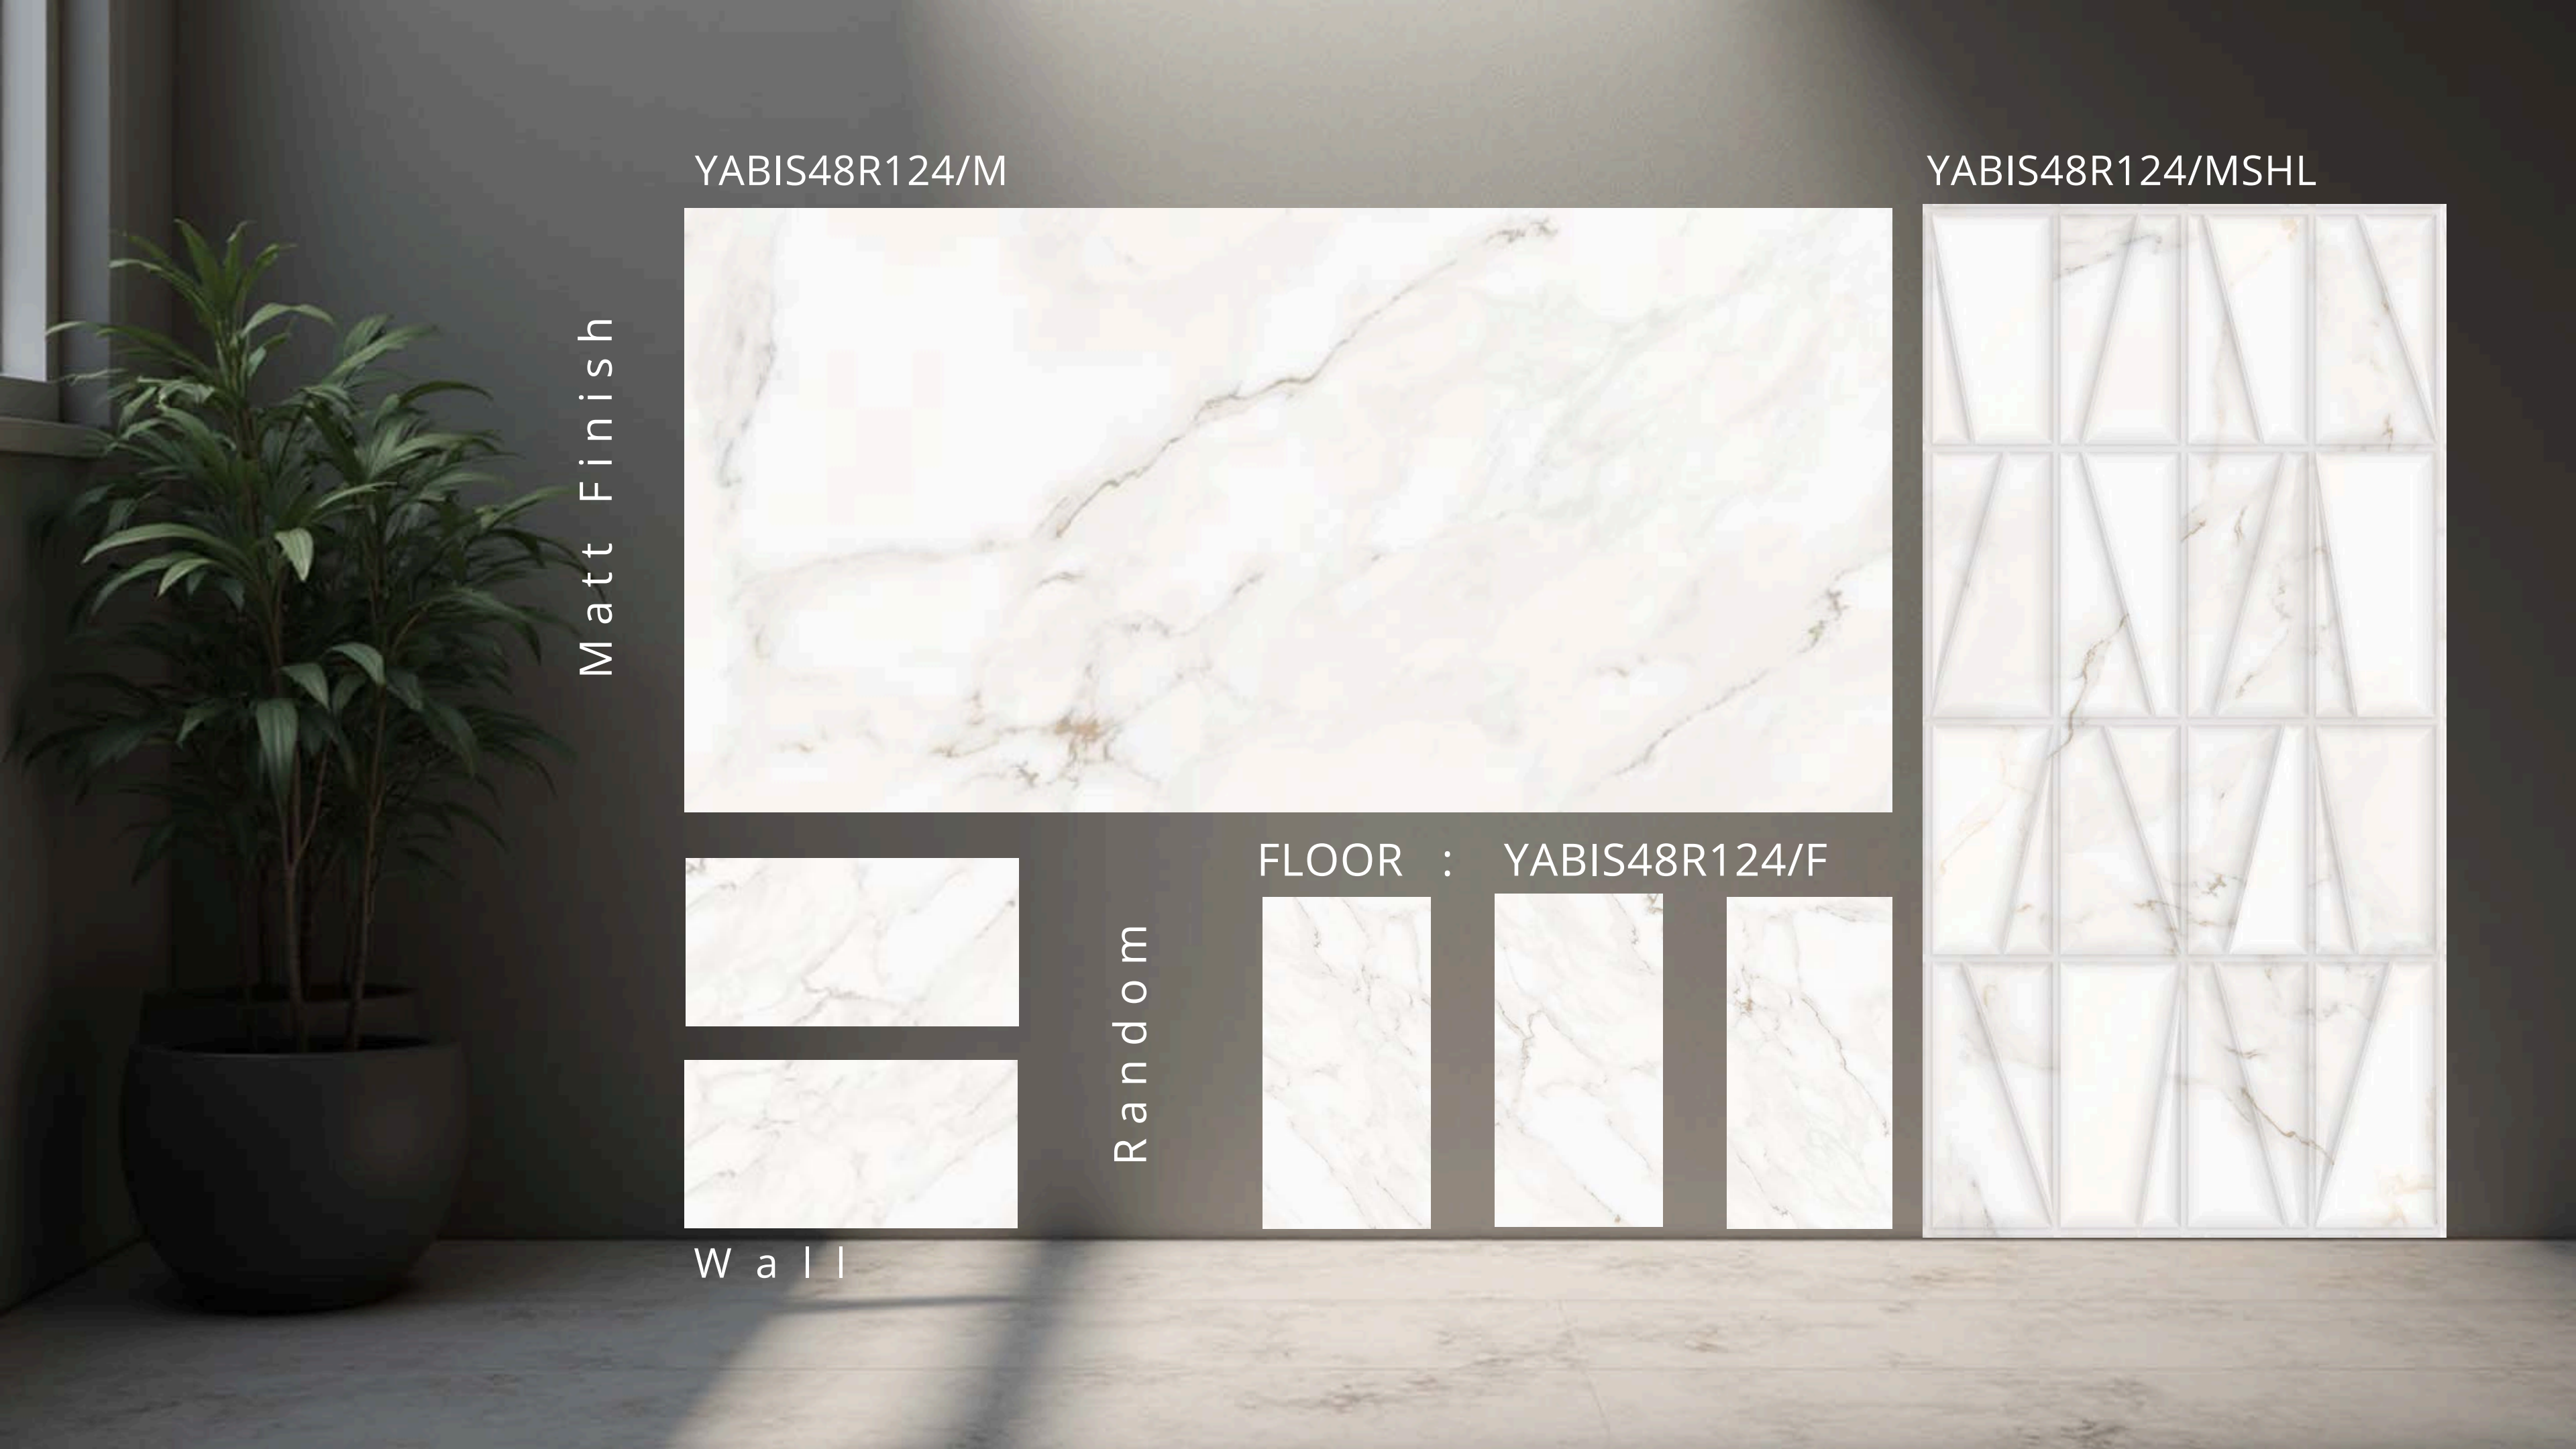

YABIS48R124/M

YABIS48R124/MSHL

Matt Finish

FLOOR : YABIS48R124/F

Random

Wall